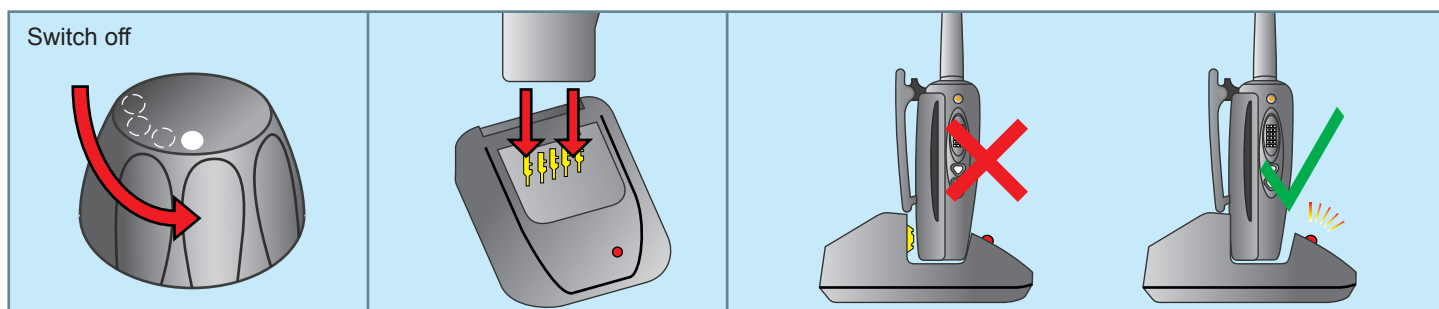

Hints and tips on radio use...

Never leave the radio unattended

Comply with Association Membership at all times

Use only in accordance with Operating Guidelines

Be aware of the "Priority of Calls" - never interrupt an ongoing call in progress unless your call is of higher priority.

Priority of Calls

1. Panic alarm
2. Police and CCTV
3. Active incidents
4. Broadcast call
5. Radio Checks

Phonetic Code	Identification Codes	Operating Guidelines
<table border="0"> <tr><td>A</td><td>Alpha</td><td>N</td><td>November</td></tr> <tr><td>B</td><td>Bravo</td><td>O</td><td>Oscar</td></tr> <tr><td>C</td><td>Charlie</td><td>P</td><td>Papa</td></tr> <tr><td>D</td><td>Delta</td><td>Q</td><td>Quebec</td></tr> <tr><td>E</td><td>Echo</td><td>R</td><td>Romeo</td></tr> <tr><td>F</td><td>Foxtrot</td><td>S</td><td>Sierra</td></tr> <tr><td>G</td><td>Golf</td><td>T</td><td>Tango</td></tr> <tr><td>H</td><td>Hotel</td><td>U</td><td>Uniform</td></tr> <tr><td>I</td><td>India</td><td>V</td><td>Victor</td></tr> <tr><td>J</td><td>Juliet</td><td>W</td><td>Whisky</td></tr> <tr><td>K</td><td>Kilo</td><td>X</td><td>X-Ray</td></tr> <tr><td>L</td><td>Lima</td><td>Y</td><td>Yankee</td></tr> <tr><td>M</td><td>Mike</td><td>Z</td><td>Zulu</td></tr> </table>	<table border="0"> <tr><td>IC1</td><td>White skinned European appearance</td></tr> <tr><td>IC2</td><td>Dark skinned European appearance</td></tr> <tr><td>IC3</td><td>African Caribbean appearance</td></tr> <tr><td>IC4</td><td>Asian appearance</td></tr> <tr><td>IC5</td><td>Chinese/Japanese appearance</td></tr> <tr><td>IC6</td><td>Arabian/Egyptian appearance</td></tr> </table>	Press PTT. Wait one second for the audio tone before talking Commence by announcing your user name Advise who you want to talk to - e.g. a specific user, CCTV, a 'general call' to share information with others, or a 'radio check' Be concise - use the label on the radio to guide the content of your message End a transmission with 'over' or 'out' or 'standby' Give directions using landmarks in the town - e.g. toward the civic centre